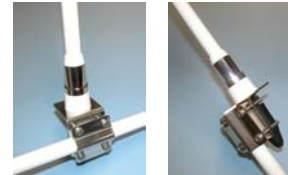

VIMCOM AG

Dorfstrasse 55
 CH-8103 Unterengstringen
 Phone +41 44 751 77 00
 Fax +41 44 751 77 10
 Mail info@vimcom.ch
 Internet www.vimcom.ch

MODEL M-917	MAST / RAIL MOUNT
MOUNTING PLACE	On horizontal or vertical rails (\varnothing 10 – 30 mm)
FOR ANTENNA TYPES	Light weight antenna types only
MATERIAL	Stainless steel (Stainless steel hardware and protection cap included)
COLOUR	Polished
WEIGHT	Approx. 0,210 kg

MODEL M-927 M-926	MAST / RAIL MOUNT 1" Adaptor tube for GPS Art. 96
MATERIAL	Nylon
COLOUR	White

M-927

M-926

MODEL M-913	FLAT SURFACE MOUNT
MOUNTING PLACE	On horizontal surfaces
FOR ANTENNA TYPES	All Marine / Base Station Antennas for 1" Revolving Nut mounting (1" Revolving Nut is not supplied)
MATERIAL	Chrome plated solid brass and stainless steel hardware
COLOUR	Bright chrome
WEIGHT	Approx. 0,400 kg